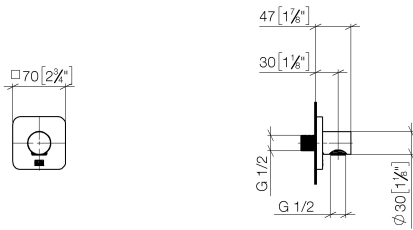

DORNBACHT YARRE Wall elbow - Chrome

28 450 832

- 1/2" shower outlet
- rosette 60 x 60 mm
- 1/2" connection
- rosette 60 x 60 mm

Intrinsic protection against back flow.

Chrome

28 450 832-00

Soft Black

28 450 832-69

Recommended miscellaneous

Concealed wall elbow -

35 085 970 90

- max. recess depth 163 mm
- min. recess depth 90 mm

DORNBRACHT YARRE Wall elbow - Chrome

28 450 832

mm [inches]

Certificates

WRAS_2305028.

DORNBACHT YARRE Wall elbow - Chrome

28 450 832

Spare parts list

No.	Item Number	Name	Quantity used	Delivery time
1	90 27 83 020 00-00	rosette	1	2